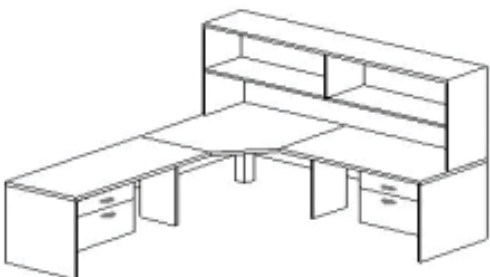

10 Workstations

Furniture Combinations

Combination #	Item #	Description D x W x H	2000 Series price
Combination 101-R			
	2MBT3072E	30" x 72" x 29" Modular D-shape work surface.	580
	2SPC2472R-1	24" x 72" x 29" Single pedestal credenza with box/file.	704
	2UBR2442	24" x 42" x 29" Flush height bridge standard with ¾ modesty panel.	231
	2MH7236	14" x 72" x 36" Open hutch unit.	570
<i>Shown as a right return</i>			Workstation Unit Total 2085
Combination 201-R			
	2SPD3072L-1	30" x 72" x 29" Single pedestal desk.	675
	2SPC2472R-1	24" x 72" x 29" Single pedestal credenza with box/file.	704
	2UBR2442	24" x 42" x 29" Flush height bridge standard with ¾ modesty panel.	231
	2MH7236	14" x 72" x 36" Open hutch unit.	570
<i>Shown as a right return</i>			Workstation Unit Total 2180

Combination #	Item #	Description D x W x H	2000 Series price
---------------	--------	-----------------------	-------------------

Combination 201BF-R

2SPD3672BFL-1	36" x 72" x 29" Bow front single pedestal desk.	923
2SPC2472R-1	24" x 72" x 29" Single pedestal credenza with box/file.	704
2UBR2442	24" x 42" x 29" Flush height bridge standard with 3/4 modesty panel.	231
2MH7236	14" x 72" x 36" Open hutch unit.	570

Shown as a right return

Workstation Unit Total **2428**

Combination 301-R

2MPT3672R	24"-36" x 72" x 29" Modular right P-shape work surface.	689
2SPC2472R-1	24" x 72" x 29" Single pedestal credenza with box/file.	704
2UBR2442	24" x 42" x 29" Flush height bridge standard with 3/4 modesty panel.	231
2MH7236	14" x 72" x 36" Open hutch unit.	570

Shown as a right return

Workstation Unit Total **2194**

Combination 401

2MC2436	24" x 36" x 29" Corner unit with 1/2 modesty panel..	419
2R2436L-1	24" x 36" x 29" Flush height return with box/file.	510
2R2436R-1	24" x 36" x 29" Flush height return with box/file.	510
2MH7236	14" x 72" x 36" Open hutch unit.	570