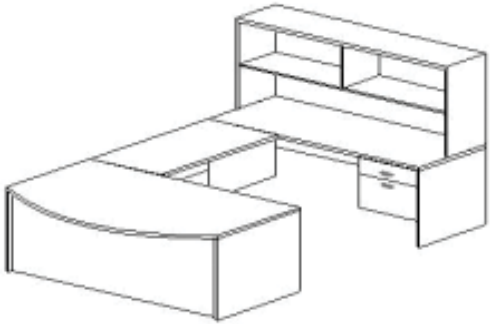

10 Workstations

Furniture Combinations

Combination #	Item #	Description D x W x H	2000 Series price
Combination 101-R			
	2MBT3072E	30" x 72" x 29" Modular D-shape work surface.	580
	2SPC2472R-1	24" x 72" x 29" Single pedestal credenza with box/file.	704
	2UBR2442	24" x 42" x 29" Flush height bridge standard with ¾ modesty panel.	231
	2MH7236	14" x 72" x 36" Open hutch unit.	570
<i>Shown as a right return</i>			Workstation Unit Total 2085
Combination 201-R			
	2SPD3072L-1	30" x 72" x 29" Single pedestal desk.	675
	2SPC2472R-1	24" x 72" x 29" Single pedestal credenza with box/file.	704
	2UBR2442	24" x 42" x 29" Flush height bridge standard with ¾ modesty panel.	231
	2MH7236	14" x 72" x 36" Open hutch unit.	570
<i>Shown as a right return</i>			Workstation Unit Total 2180

Combination #	Item #	Description D x W x H	2000 Series price
---------------	--------	-----------------------	-------------------

Combination 201BF-R

2SPD3672BFL-1	36" x 72" x 29" Bow front single pedestal desk.	923
2SPC2472R-1	24" x 72" x 29" Single pedestal credenza with box/file.	704
2UBR2442	24" x 42" x 29" Flush height bridge standard with 3/4 modesty panel.	231
2MH7236	14" x 72" x 36" Open hutch unit.	570

Shown as a right return

Workstation Unit Total **2428**

Combination 301-R

2MPT3672R	24"-36" x 72" x 29" Modular right P-shape work surface.	689
2SPC2472R-1	24" x 72" x 29" Single pedestal credenza with box/file.	704
2UBR2442	24" x 42" x 29" Flush height bridge standard with 3/4 modesty panel.	231
2MH7236	14" x 72" x 36" Open hutch unit.	570

Shown as a right return

Workstation Unit Total **2194**

Combination 401

2MC2436	24" x 36" x 29" Corner unit with 1/2 modesty panel..	419
2R2436L-1	24" x 36" x 29" Flush height return with box/file.	510
2R2436R-1	24" x 36" x 29" Flush height return with box/file.	510
2MH7236	14" x 72" x 36" Open hutch unit.	570