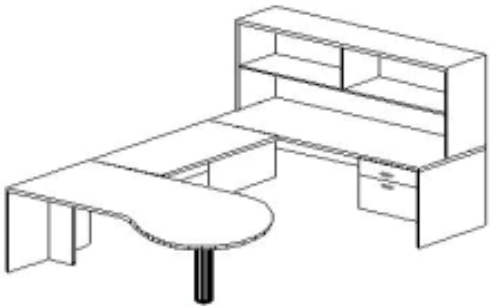

10 Workstations

Furniture Combinations

Combination #	Item #	Description D x W x H	2000 Series price
Combination 101-R			
	2MBT3072E	30" x 72" x 29" Modular D-shape work surface.	580
	2SPC2472R-1	24" x 72" x 29" Single pedestal credenza with box/file.	704
	2UBR2442	24" x 42" x 29" Flush height bridge standard with ¾ modesty panel.	231
	2MH7236	14" x 72" x 36" Open hutch unit.	570
<i>Shown as a right return</i>			Workstation Unit Total 2085
Combination 201-R			
	2SPD3072L-1	30" x 72" x 29" Single pedestal desk.	675
	2SPC2472R-1	24" x 72" x 29" Single pedestal credenza with box/file.	704
	2UBR2442	24" x 42" x 29" Flush height bridge standard with ¾ modesty panel.	231
	2MH7236	14" x 72" x 36" Open hutch unit.	570
<i>Shown as a right return</i>			Workstation Unit Total 2180

Combination #	Item #	Description D x W x H	2000 Series price
---------------	--------	-----------------------	-------------------

Combination 201BF-R

2SPD3672BFL-1	36" x 72" x 29" Bow front single pedestal desk.	923
2SPC2472R-1	24" x 72" x 29" Single pedestal credenza with box/file.	704
2UBR2442	24" x 42" x 29" Flush height bridge standard with 3/4 modesty panel.	231
2MH7236	14" x 72" x 36" Open hutch unit.	570

Shown as a right return

Workstation Unit Total **2428**

Combination 301-R

2MPT3672R	24"-36" x 72" x 29" Modular right P-shape work surface.	689
2SPC2472R-1	24" x 72" x 29" Single pedestal credenza with box/file.	704
2UBR2442	24" x 42" x 29" Flush height bridge standard with 3/4 modesty panel.	231
2MH7236	14" x 72" x 36" Open hutch unit.	570

Shown as a right return

Workstation Unit Total **2194**

Combination 401

2MC2436	24" x 36" x 29" Corner unit with 1/2 modesty panel..	419
2R2436L-1	24" x 36" x 29" Flush height return with box/file.	510
2R2436R-1	24" x 36" x 29" Flush height return with box/file.	510
2MH7236	14" x 72" x 36" Open hutch unit.	570