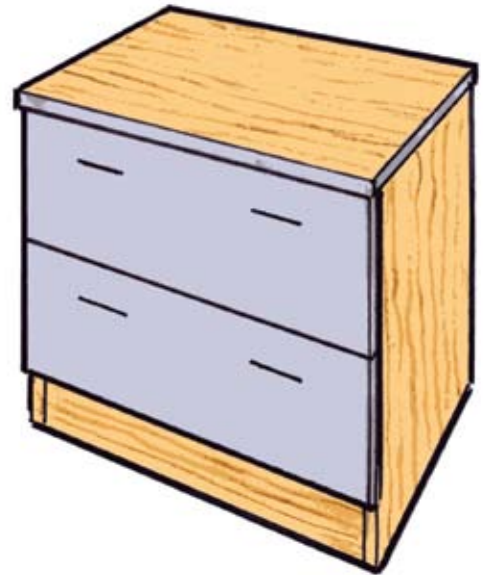

# Storage Units

Modular Pedestals, Files, Cabinets,  
and Bookcases

Model	Item #	Description D x W x H	2000 Series price
 ¾ Drawer Pedestal	2MP01	19" x 15½" x 19" Hanging drawer pedestal with one box drawer and one file drawer.	<b>190</b>
	IL	For pedestal lock add IL to model number.	<b>40</b>
 Full Drawer Pedestal - Box/File	2MP0219	19" x 15½" x 27¾" Structural drawer pedestal with <b>two box drawers and one file drawer</b> , for use under work surface.	<b>362</b>
	2MP0224	24" x 15½" x 27¾" Structural drawer pedestal with <b>two box drawers and one file drawer</b> , for use under work surface.	<b>397</b>
 Full Drawer Pedestal - File/File	2MP0319	19" x 15½" x 27¾" Structural drawer pedestal with <b>two file drawers</b> , for use under work surface.	<b>362</b>
	2MP0324	24" x 15½" x 27¾" Structural drawer pedestal with <b>two file drawers</b> , for use under work surface.	<b>397</b>
 Mobile Drawer Pedestals	2MP02C	19" x 15½" x 27½" Mobile drawer pedestal with <b>two box drawers and one file drawer</b> .	<b>498</b>
	2MP03C	19" x 15½" x 27½" Mobile drawer pedestal with <b>two file drawers</b> .	<b>498</b>
	PL	For pedestal lock add PL to model number.	<b>65</b>

Model	Item #	Description D x W x H	2000 Series price
-------	--------	-----------------------	-------------------

Two Door Cabinets

2HDC2436T

24" x 36" x 29" Two door storage cabinet with top. One adjustable shelf included.