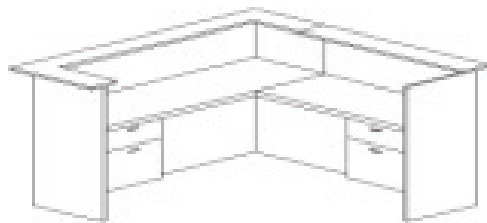

1 Reception Stations

CREST reception stations offer flexible, functional, style for any office or showroom environment.

Model	Item #	Description D x W x H	2000 Series price
Receptionist Workstation Left			
	2REC72L-1	30" x 72" x 29" Modular D-shape worksurface 72" x 72" x 42" L - Shape Receptionist workstation with counter cap. Primary section is 30" x 72" x 42" with one box/file pedestal on right side. Return is 24" x 42" x 29" with one box/file pedestal on left side.	1783
		For full floor pedestals, add -2 after model number.	360
Receptionist Workstation Counter Left			
	2REC72TL-1	77½" x 77½" x 42" L - Shape Receptionist workstation with transaction counter cap. Transaction top has 5½ overhang. Primary section is 30" x 72" x 42" with one box/file pedestal on right side. Return is 24" x 42" x 29" with one box/file pedestal on left side.	2206
		For full floor pedestals, add -2 after model number.	360

Model	Item #	Description D x W x Thickness	2000 Series price
-------	--------	-------------------------------	-------------------

Receptionist Workstation Right

2REC72R-1

72" x 72" x 42" L - Shape Receptionist workstation with counter cap. Primary section is 30" x 72" x 42" with one box/file pedestal on right side. Return is 24" x 42" x 29" with one box/file pedestal on right side.

1783

For full floor pedestals, add -2 after model number.

360

Receptionist Workstation Counter Right

2REC72TR-1

77½" x 77½" x 42" L - Shape Receptionist workstation with transaction counter cap. Transaction top has 5½" overhang. Primary section is 30" x 72" x 42" with one box/file pedestal on right side. Return is 24" x 42" x 29" with one box/file pedestal on right side.