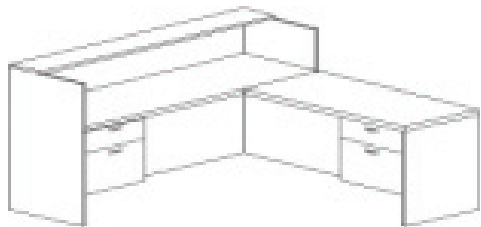

1 Reception Stations

CREST reception stations offer flexible, functional, style for any office or showroom environment.

Model	Item #	Description D x W x H	2000 Series price
Receptionist Workstation Left			
	2REC72L-1	30" x 72" x 29" Modular D-shape worksurface 72" x 72" x 42" L - Shape Receptionist workstation with counter cap. Primary section is 30" x 72" x 42" with one box/file pedestal on right side. Return is 24" x 42" x 29" with one box/file pedestal on left side.	1783
		For full floor pedestals, add -2 after model number.	360
Receptionist Workstation Counter Left			
	2REC72TL-1	77½" x 77½" x 42" L - Shape Receptionist workstation with transaction counter cap. Transaction top has 5½ overhang. Primary section is 30" x 72" x 42" with one box/file pedestal on right side. Return is 24" x 42" x 29" with one box/file pedestal on left side.	2206
		For full floor pedestals, add -2 after model number.	360

Model	Item #	Description D x W x Thickness	2000 Series price
-------	--------	-------------------------------	-------------------

Receptionist Workstation Right

2REC72R-1

72" x 72" x 42" L - Shape Receptionist workstation with counter cap. Primary section is 30" x 72" x 42" with one box/file pedestal on right side. Return is 24" x 42" x 29" with one box/file pedestal on right side.

1783

For full floor pedestals, add -2 after model number.

360

Receptionist Workstation Counter Right

2REC72TR-1

77½" x 77½" x 42" L - Shape Receptionist workstation with transaction counter cap. Transaction top has 5½" overhang. Primary section is 30" x 72" x 42" with one box/file pedestal on right side. Return is 24" x 42" x 29" with one box/file pedestal on right side.